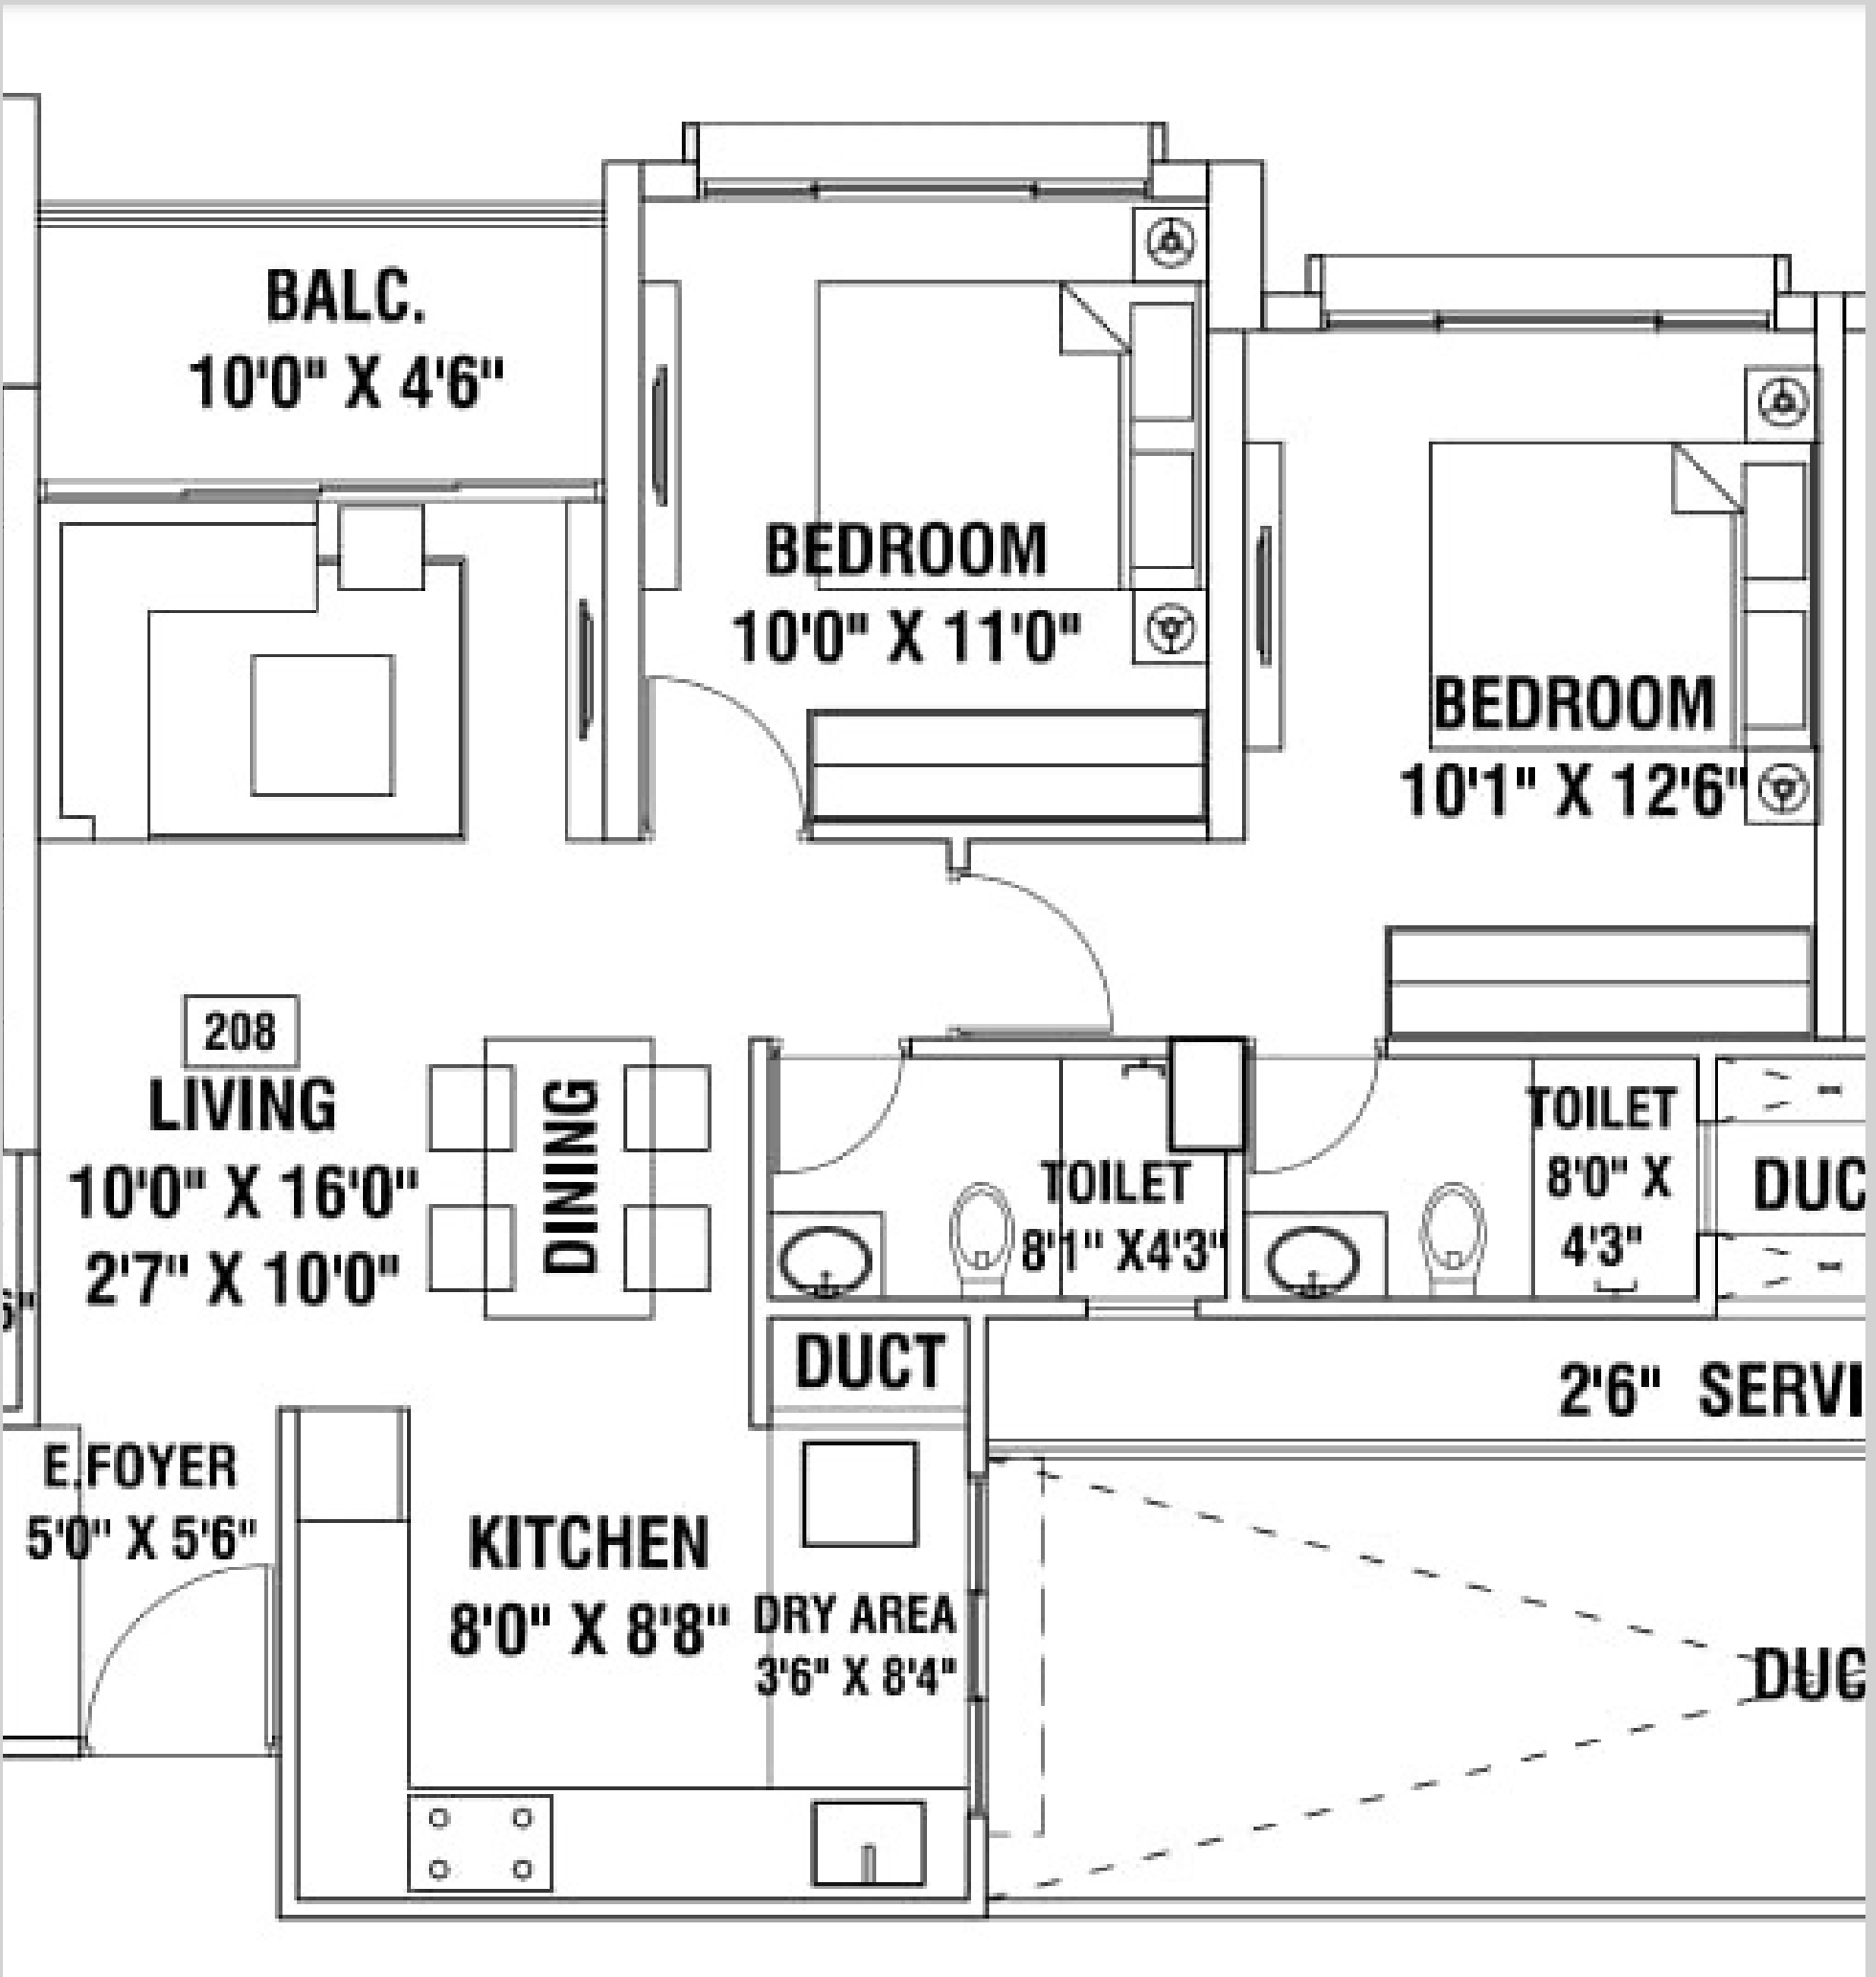

UNITPLAN

2BHK 570 Carpet

Living & Dinning 16 x 10

kitchen 7.4x7.6

Living Room Balcony 4.1x6.5

Comman Bedroom 9x9

Master Bedroom 10.2x10.8

2BHK, 727 Carpet

Living & Dinning 10x16

Living Room Balcony 10x4.6

Kitchen 8x8.8

Comman Bedroom 10x11

Master Bedroom 10.1x12.6

2BHK 820 Carpet,

Living & Dinning 18x10.6

Kitchen 9x8.4

Living Balcony 10.6x4.5

Comman Bedroom 10x12

Master Bedroom 10x13

Master Bedroom Balcony 10x2.10

3BHK, 1093 Carpet

Living & Dinning 11.6x18

Kitchen 10.6X8.4

Living Room Balcony 11.2x4.5

Master Bedroom 2 10x12.6

Comman Bedroom 10x12