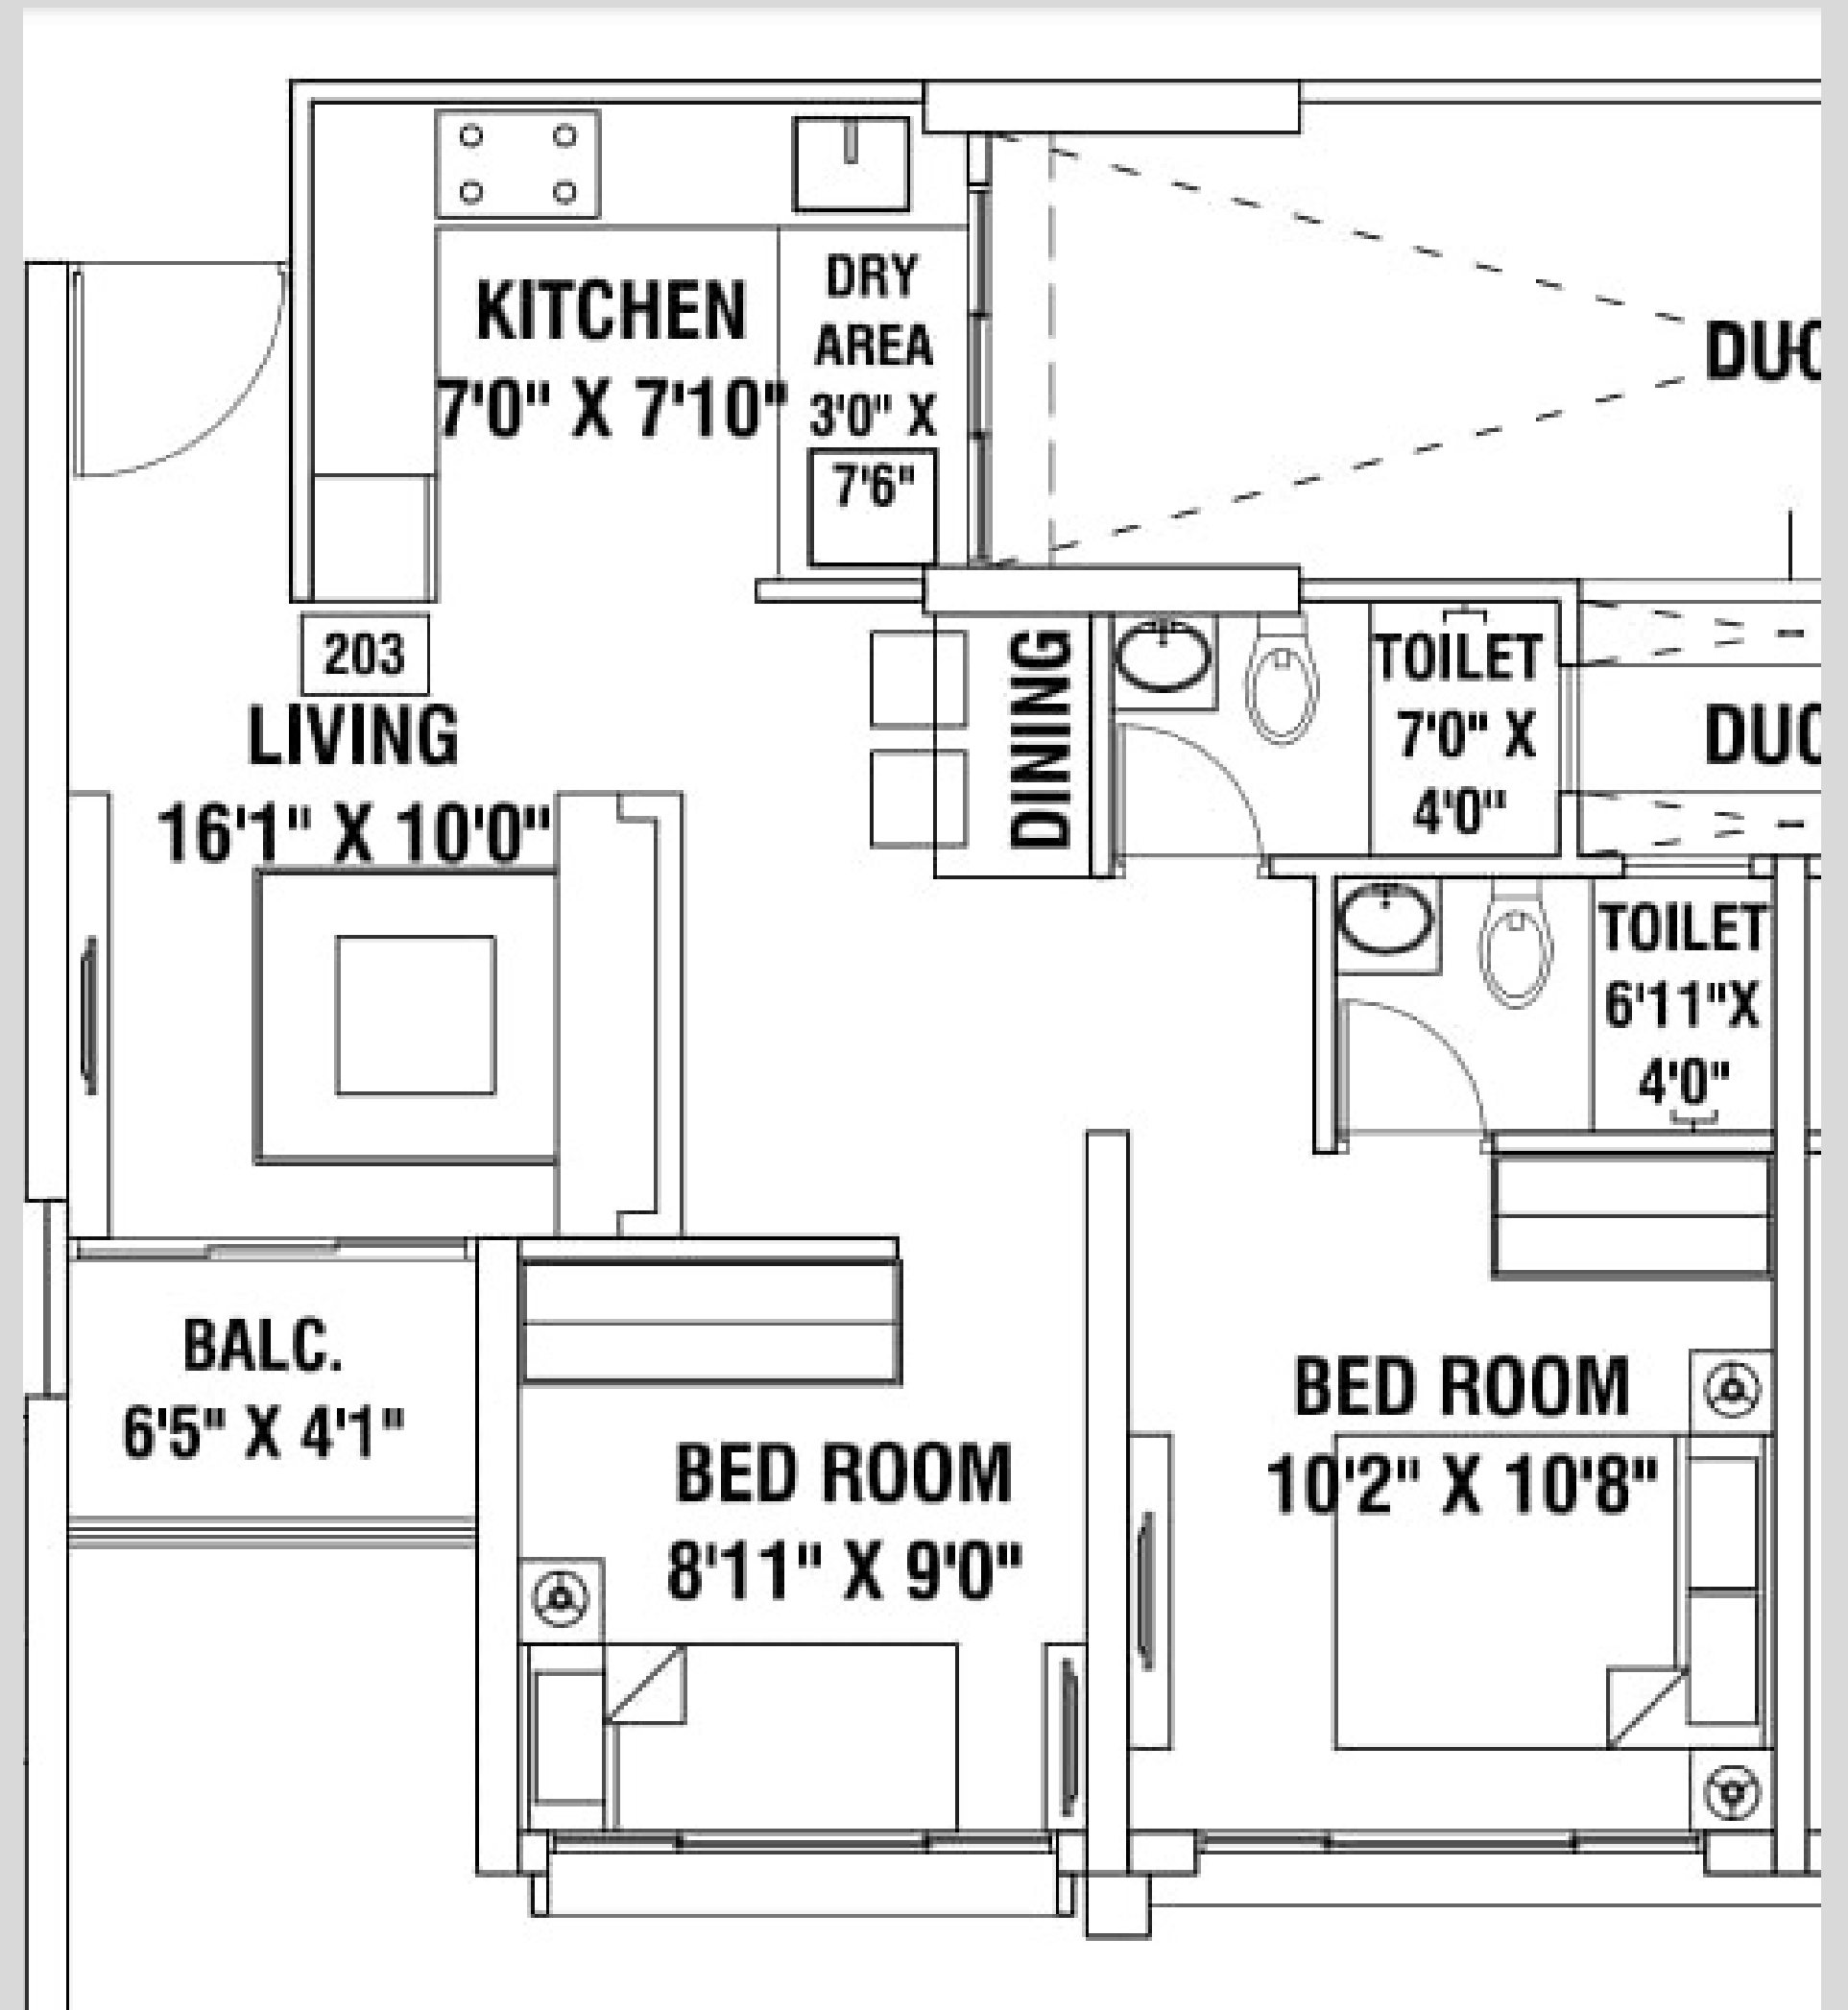

UNITPLAN

2BHK 570 Carpet

Living & Dinning 16 x 10

kitchen 7.4x7.6

Living Room Balcony 4.1x6.5

Comman Bedroom 9x9

Master Bedroom 10.2x10.8

2BHK, 727 Carpet

Living & Dinning 10x16

Living Room Balcony 10x4.6

Kitchen 8x8.8

Comman Bedroom 10x11

Master Bedroom 10.1x12.6

2BHK 820 Carpet,

Living & Dinning 18x10.6

Kitchen 9x8.4

Living Balcony 10.6x4.5

Comman Bedroom 10x12

Master Bedroom 10x13

Master Bedroom Balcony 10x2.10

3BHK, 1093 Carpet

Living & Dinning 11.6x18

Kitchen 10.6X8.4

Living Room Balcony 11.2x4.5

Master Bedroom 2 10x12.6

Comman Bedroom 10x12