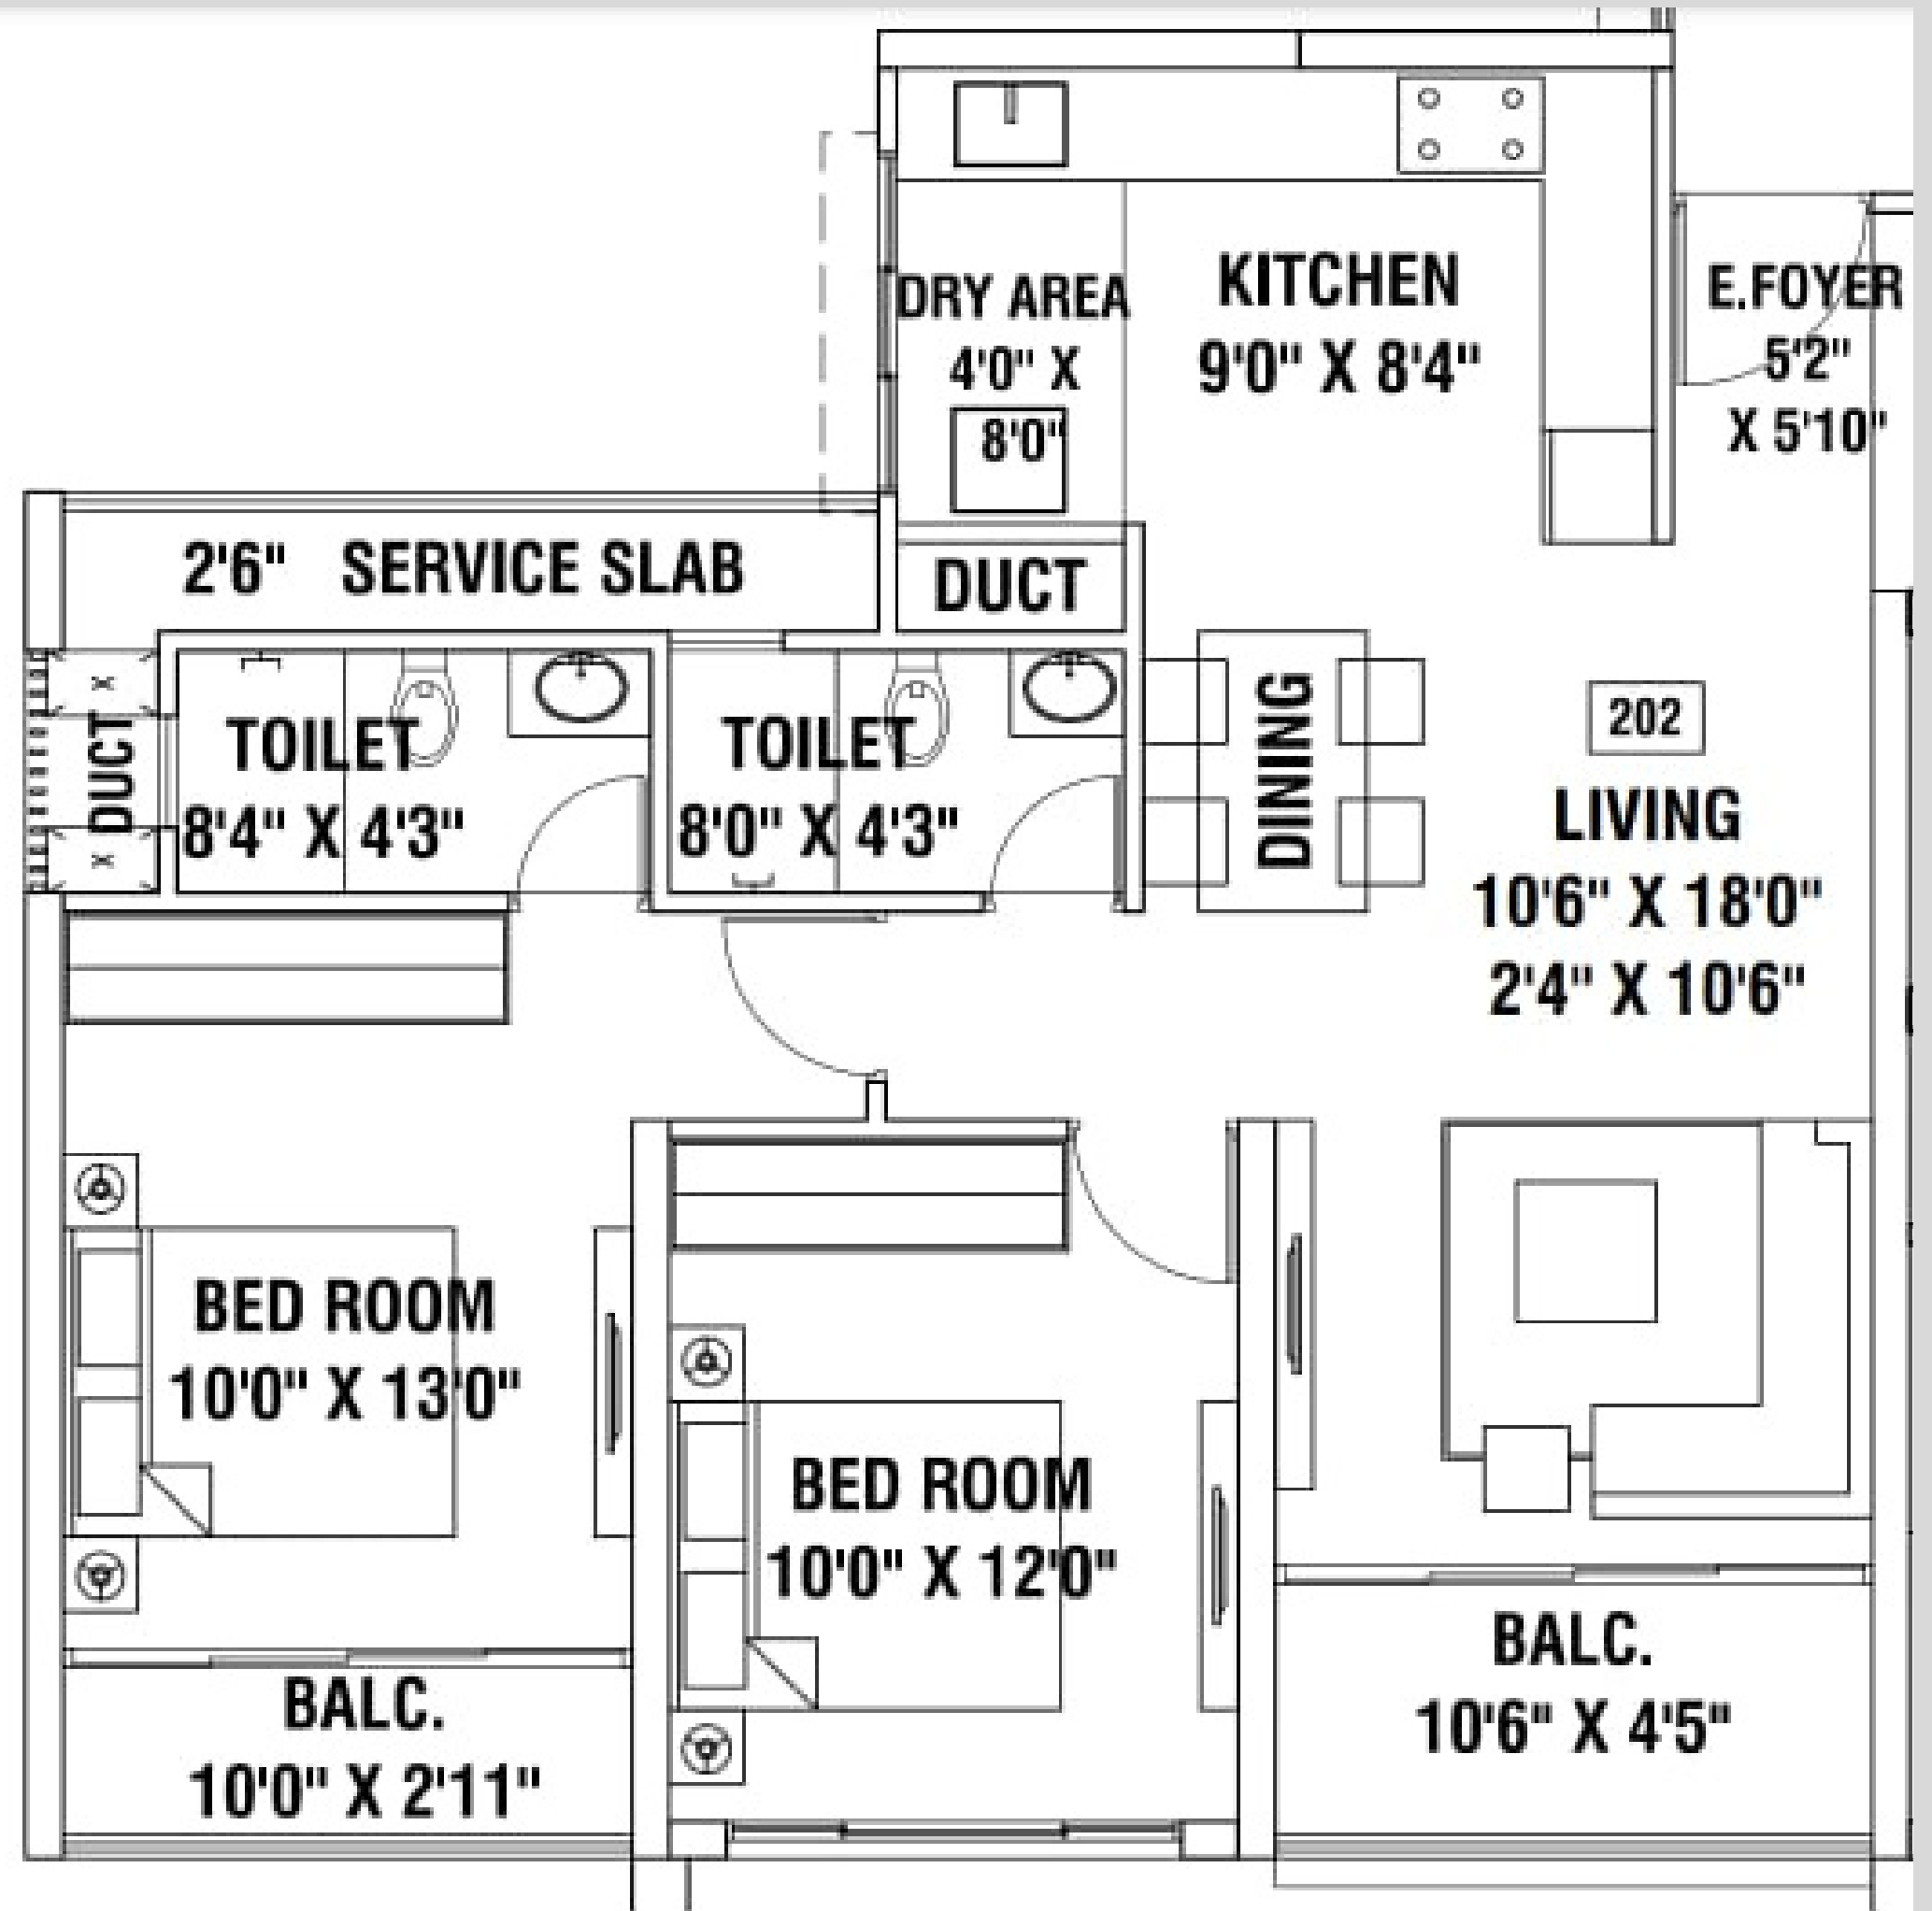

UNITPLAN

2BHK 570 Carpet

Living & Dinning 16 x 10

kitchen 7.4x7.6

Living Room Balcony 4.1x6.5

Comman Bedroom 9x9

Master Bedroom 10.2x10.8

2BHK, 727 Carpet

Living & Dinning 10x16

Living Room Balcony 10x4.6

Kitchen 8x8.8

Comman Bedroom 10x11

Master Bedroom 10.1x12.6

2BHK 820 Carpet,

Living & Dinning 18x10.6

Kitchen 9x8.4

Living Balcony 10.6x4.5

Comman Bedroom 10x12

Master Bedroom 10x13

Master Bedroom Balcony 10x2.10

3BHK, 1093 Carpet

Living & Dinning 11.6x18

Kitchen 10.6X8.4

Living Room Balcony 11.2x4.5

Comman Bedroom 10x12

Master Bedroom 1 106x13

Master Bedroom 2- 11X13.2

3BHK 993 Carpet

Living & Dinning 10.6x17.10

Living Room Balcony 10.6x4.9

Kitchen 9.4x8.4

Master Bedroom 1 11x13