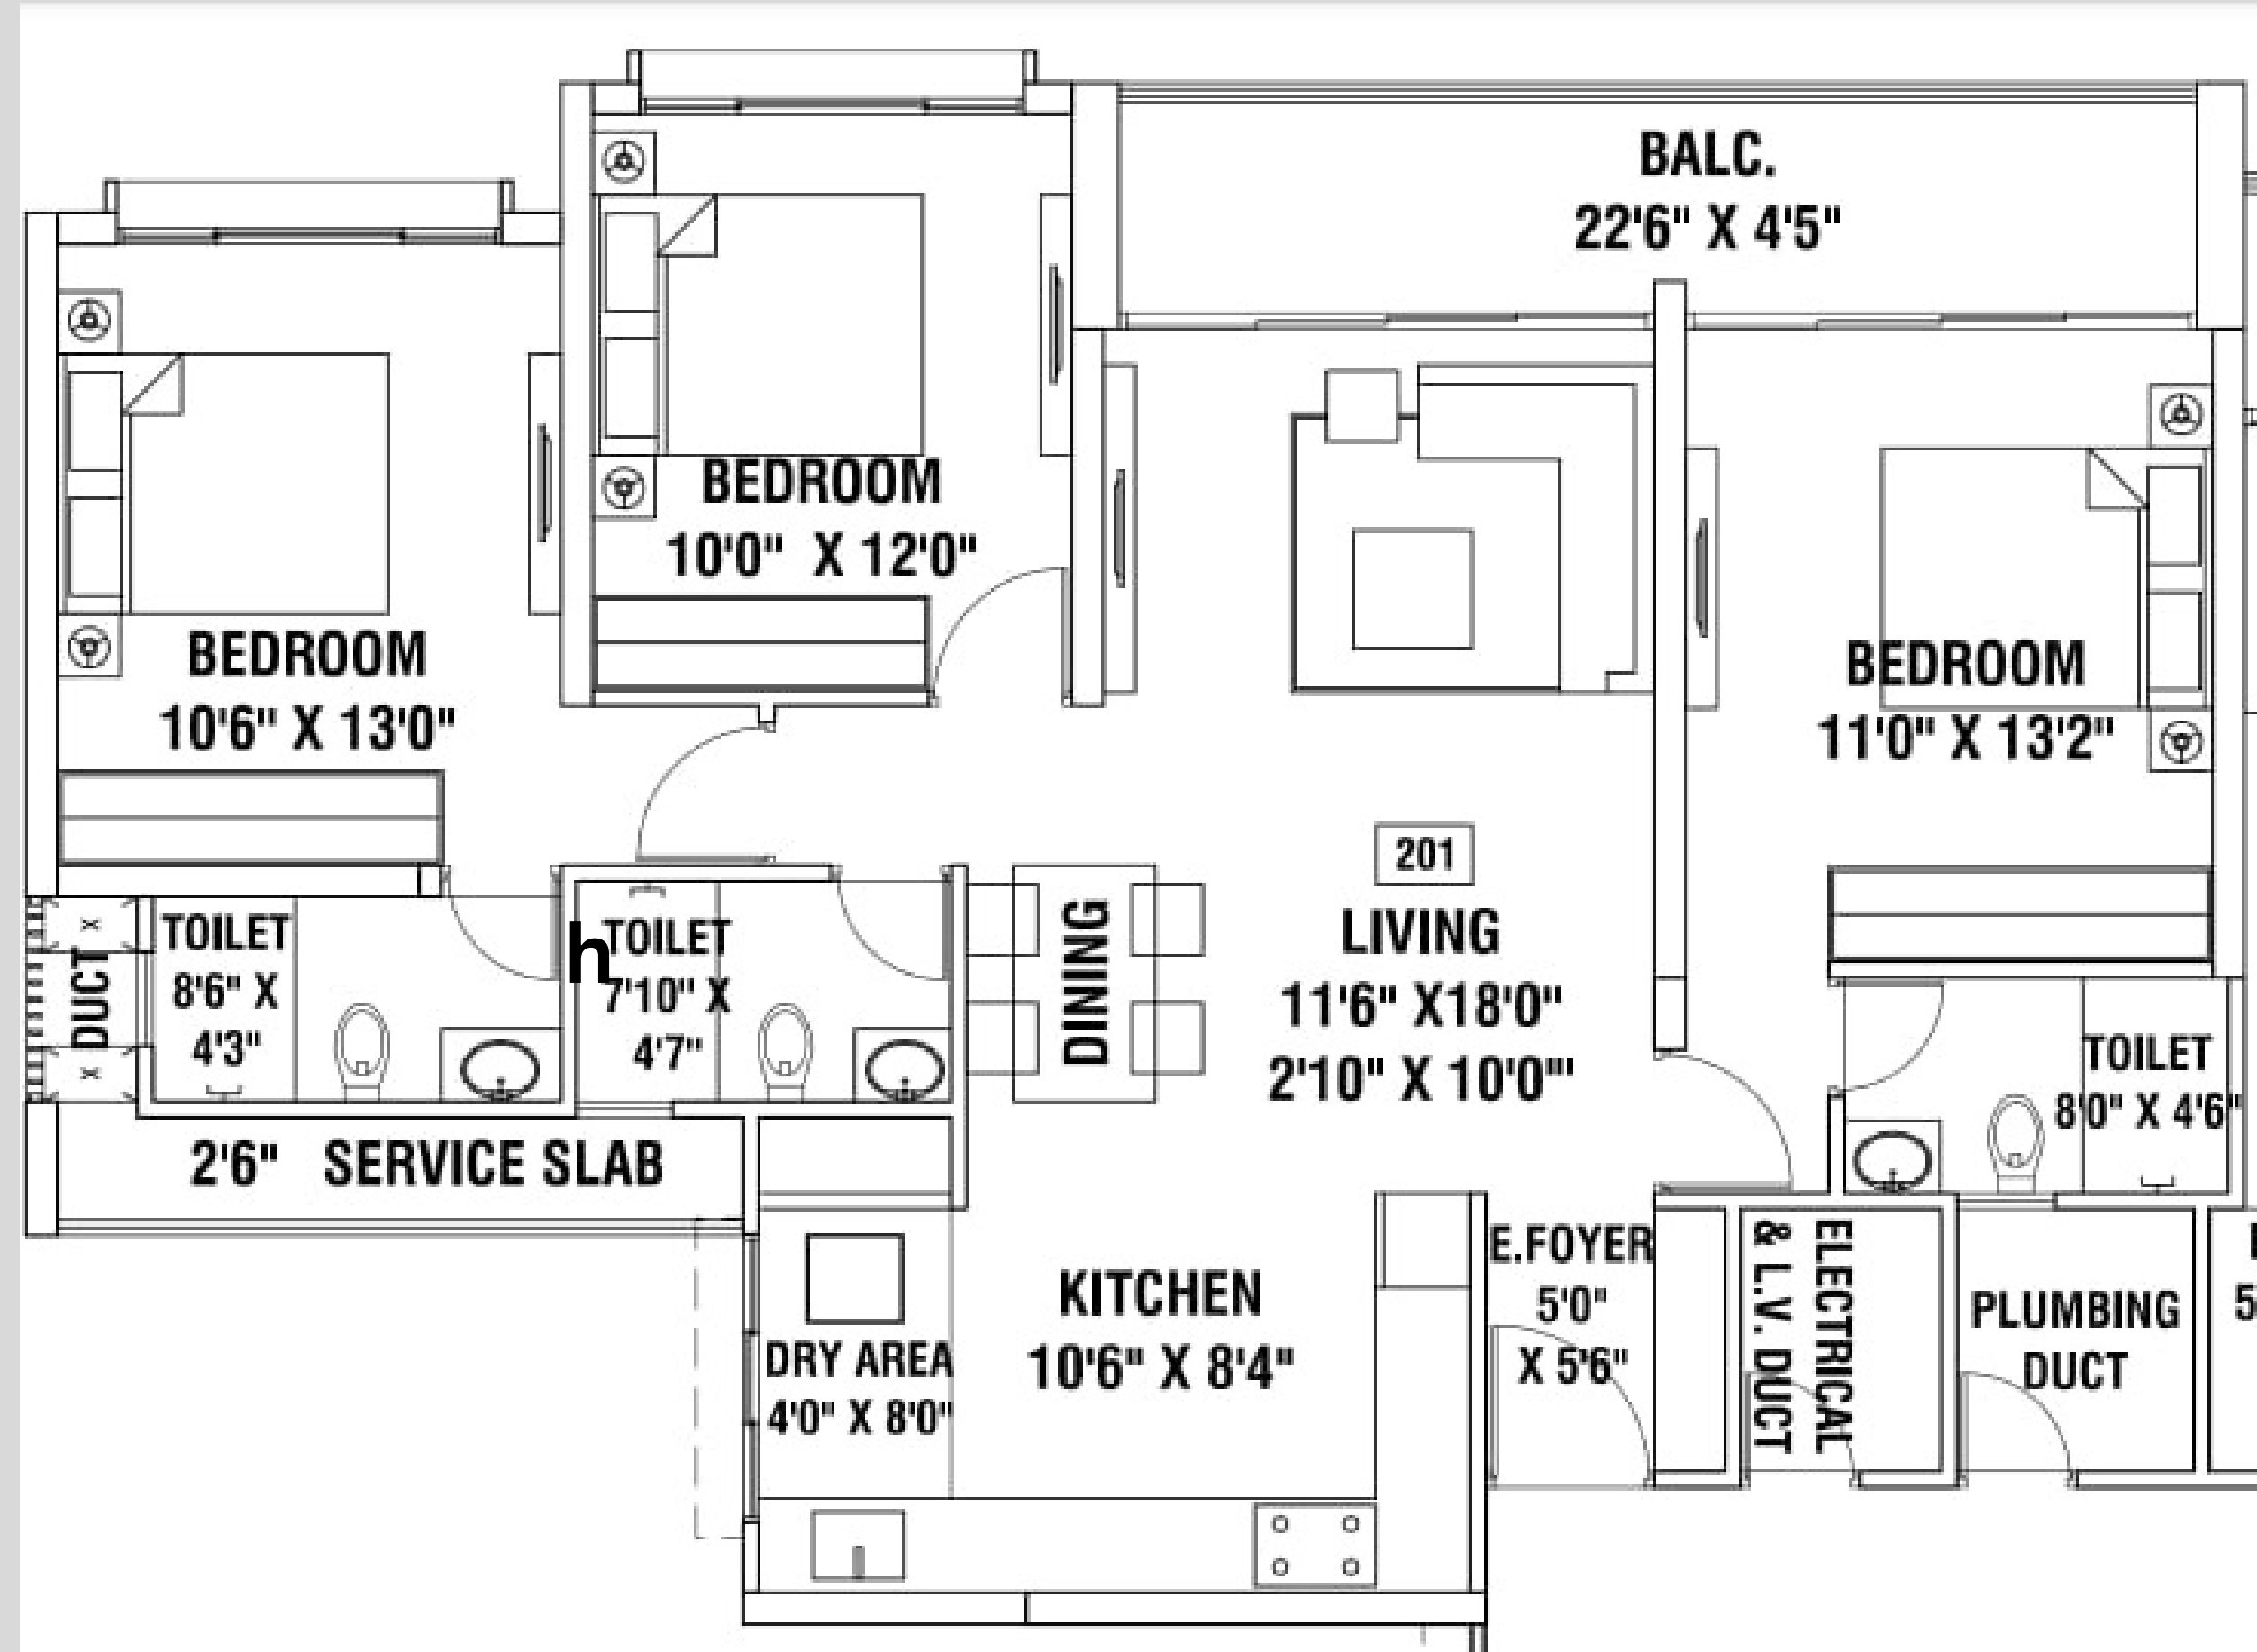

Living & Dinning 10x16

Living Room Balcony 10x4.6

Kitchen 8x8.8

Comman Bedroom 10x11

Master Bedroom 10.1x12.6

2BHK 820 Carpet,

Living & Dinning 18x10.6

Kitchen 9x8.4

Living Balcony 10.6x4.5

Comman Bedroom 10x12

Master Bedroom 10x13

Master Bedroom Balcony 10x2.10

3BHK, 1093 Carpet

Living & Dinning 11.6x18

Kitchen 10.6X8.4

Living Room Balcony 11.2x4.5

Comman Bedroom 10x12

Master Bedroom 1 106x13

Master Bedroom 2- 11X13.2

3BHK 993 Carpet

Living & Dinning 10.6x17.10

Living Room Balcony 10.6x4.9

Kitchen 9.4x8.4

Master Bedroom 1 11x13

Master Bedroom 2 10x12.6

Comman Bedroom 10x12